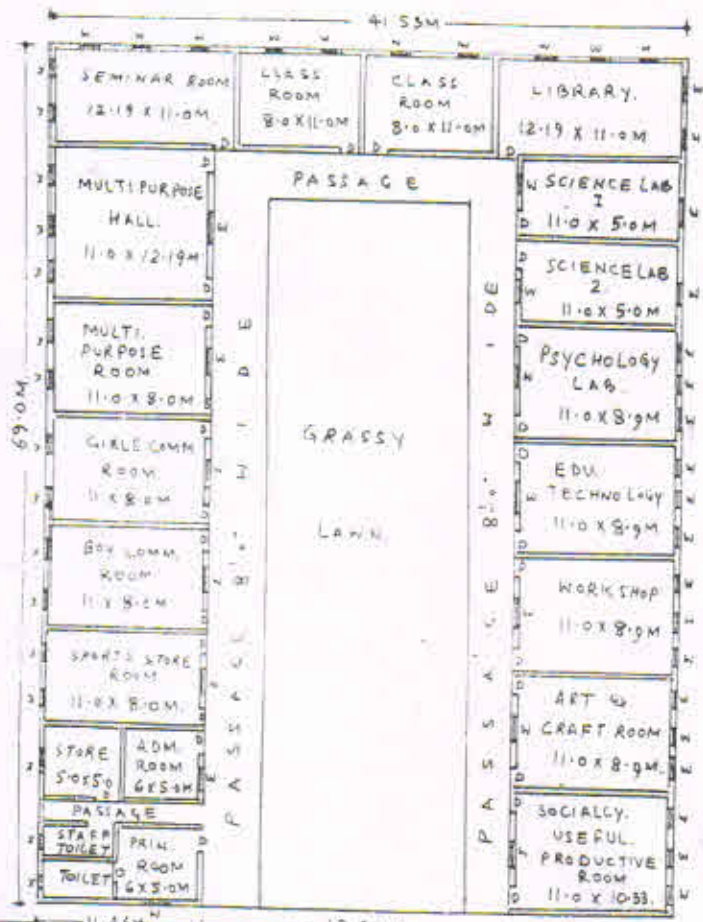

PLAN FOR THE BUILDING of MATA VAISHANODEVI  
College of Education Nangal Mundi (Rewari)

TOTAL  
= 1800

PLAY GROUND

PROPERTY OF OTHER'S  
121.0M

PROPERTY OF OTHER'S

PARKING

APPLICANT

Vinny